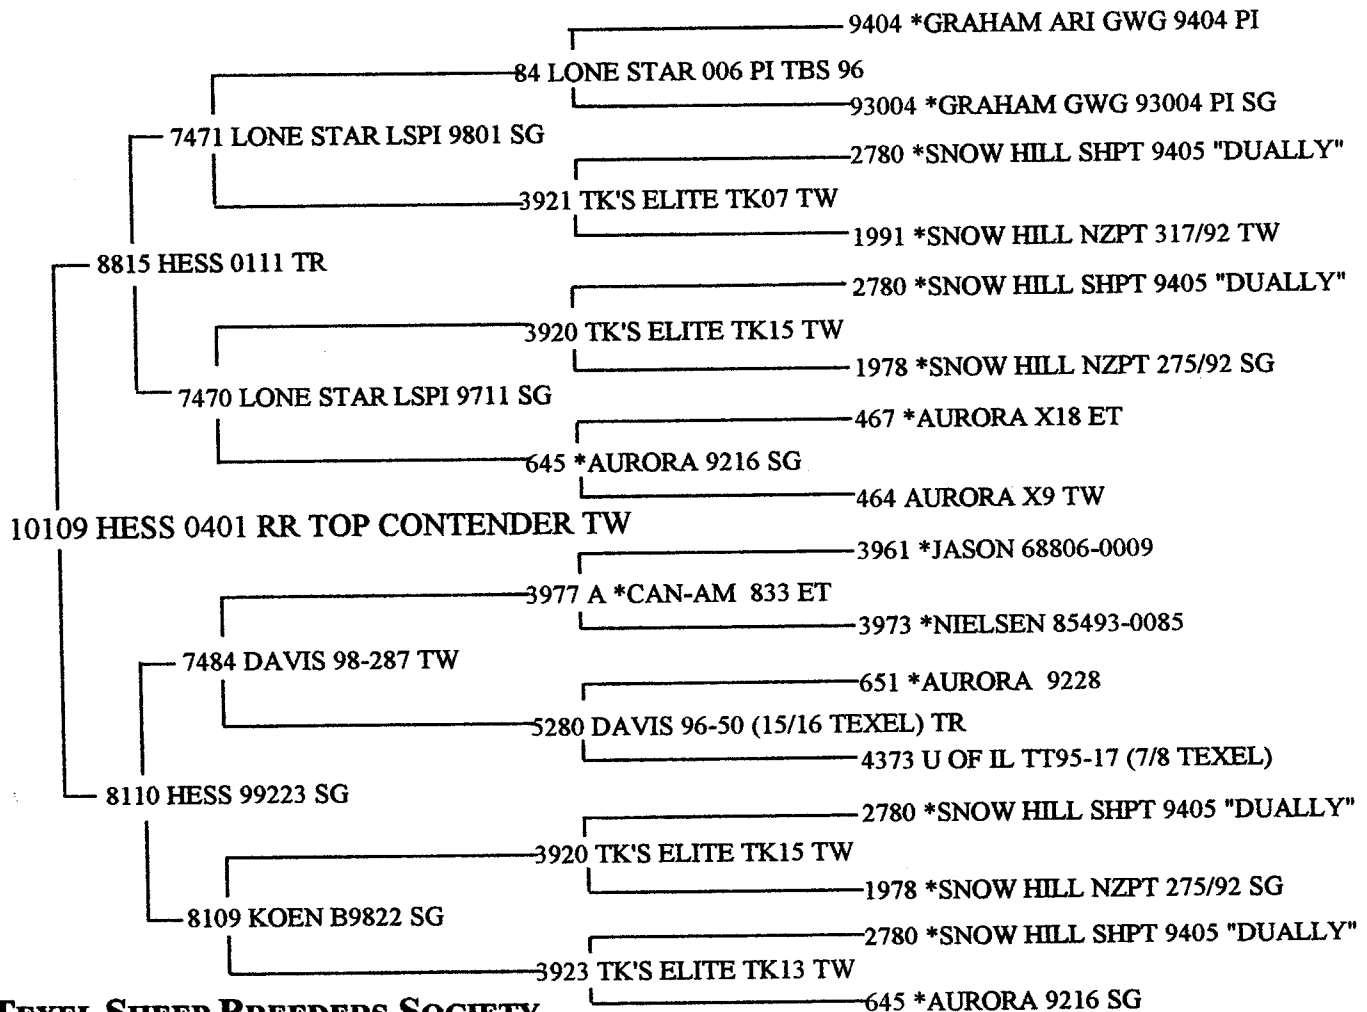

TEXEL SHEEP BREEDERS SOCIETY

15603 173rd Ave • Milo, Iowa 50166

Registered = 96% purebred
Recorded = 95% or less

TSBS Certificate

TSBS RAM #

REGISTERED

10109 Ram

NAME HESS 0401 RR TOP CONTENDER **BORN** 2/6/2004 **Twin** ✓
Private Flock Tag
Percentage: 99
SIRE 8815 HESS 0111 TR
DAM 8110 HESS 99223 SG
BREEDER JEROME L HESS EL DORADO, KS
OWNER JEROME L HESS EL DORADO, KS
DATE RECORDED 6/6/2004

TSBS. President Aynn Lackey

THIS FIVE GENERATION PEDIGREE IS PROVIDED FOR YOUR RECORDS.

Blanks on this record indicate that some of the history of this animal was recorded prior to computerization or not provided upon registration. If information is available in the TSBS office, it may be obtained at additional costs.

TEXEL SHEEP BREEDERS SOCIETY

15603 173rd Ave. • Milo, Iowa 50166 • 641-942-6402

Aynn Lackey
TSBS President