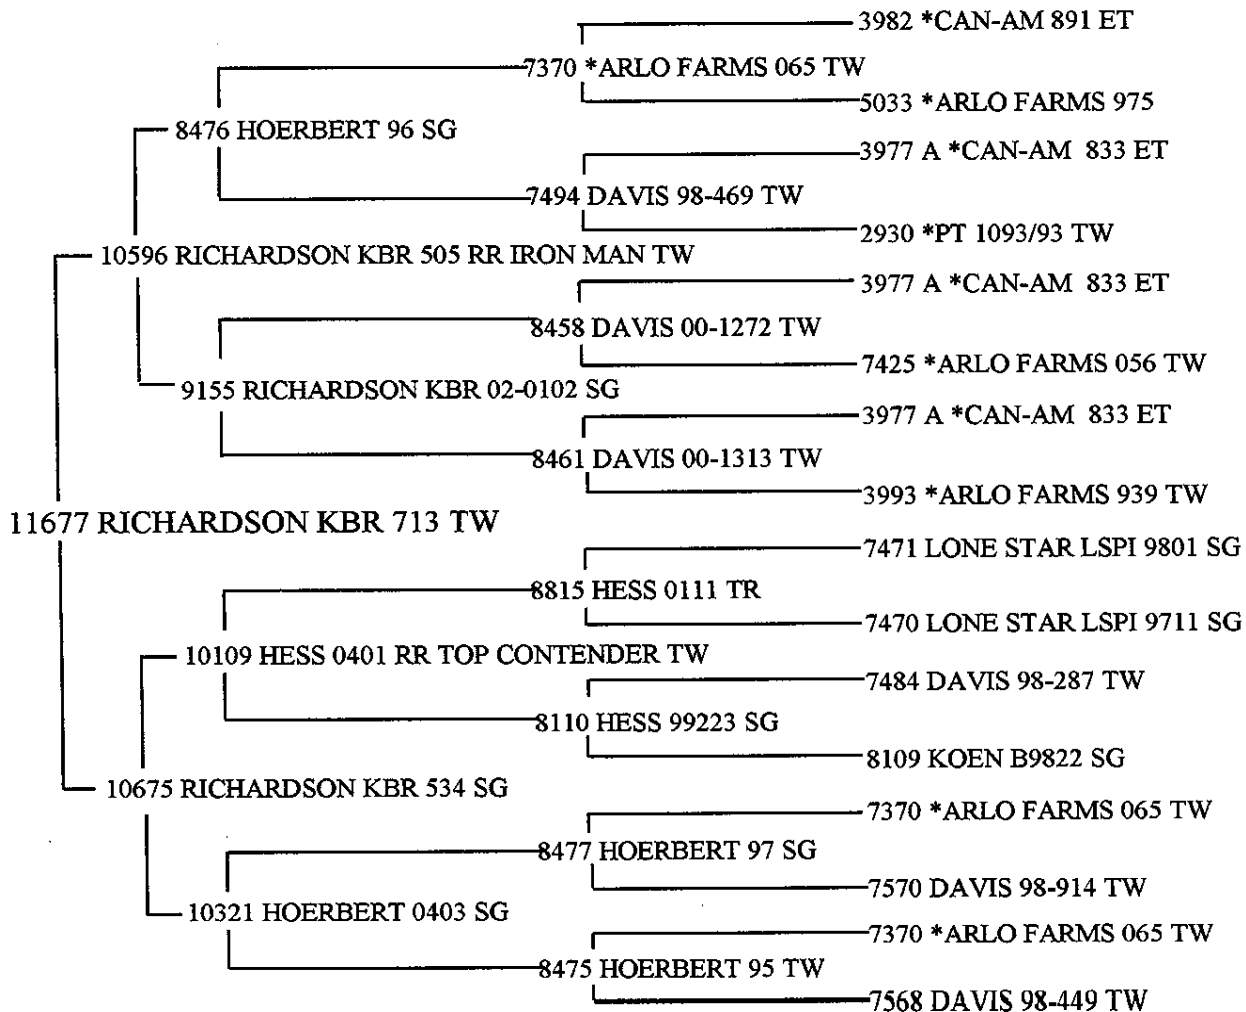

TEXEL SHEEP BREEDERS SOCIETY

15603 173rd Ave • Milo, Iowa 50166

Registered = 96% purebred
Recorded = 95% or less

TSBS Certificate

TSBS EWE #

REGISTERED

11677 Ewe

NAME **RICHARDSON KBR 713** BORN 2/10/2007 Twin
 Private Flock Tag
 Percentage: 99.3
 SIRE 10596 RICHARDSON KBR 505 RR IRON MAN TW
 DAM 10675 RICHARDSON KBR 534 SG
 BREEDER RICHARDSON FARM KERRY B RICHARDSON OPDYKE, IL
 OWNER RICHARDSON FARM KERRY B RICHARDSON OPDYKE, IL
 DATE RECORDED 8/13/2007 Registrar *Karey Claghorn*

THIS FIVE GENERATION PEDIGREE IS PROVIDED FOR YOUR RECORDS.

Blanks on this record indicate that some of the history of this animal was recorded prior to computerization or not provided upon registration. If information is available in the TSBS office, it may be obtained at additional costs.

TEXEL SHEEP BREEDERS SOCIETY

15603 173rd Ave. • Milo, Iowa 50166 • 641-942-6402