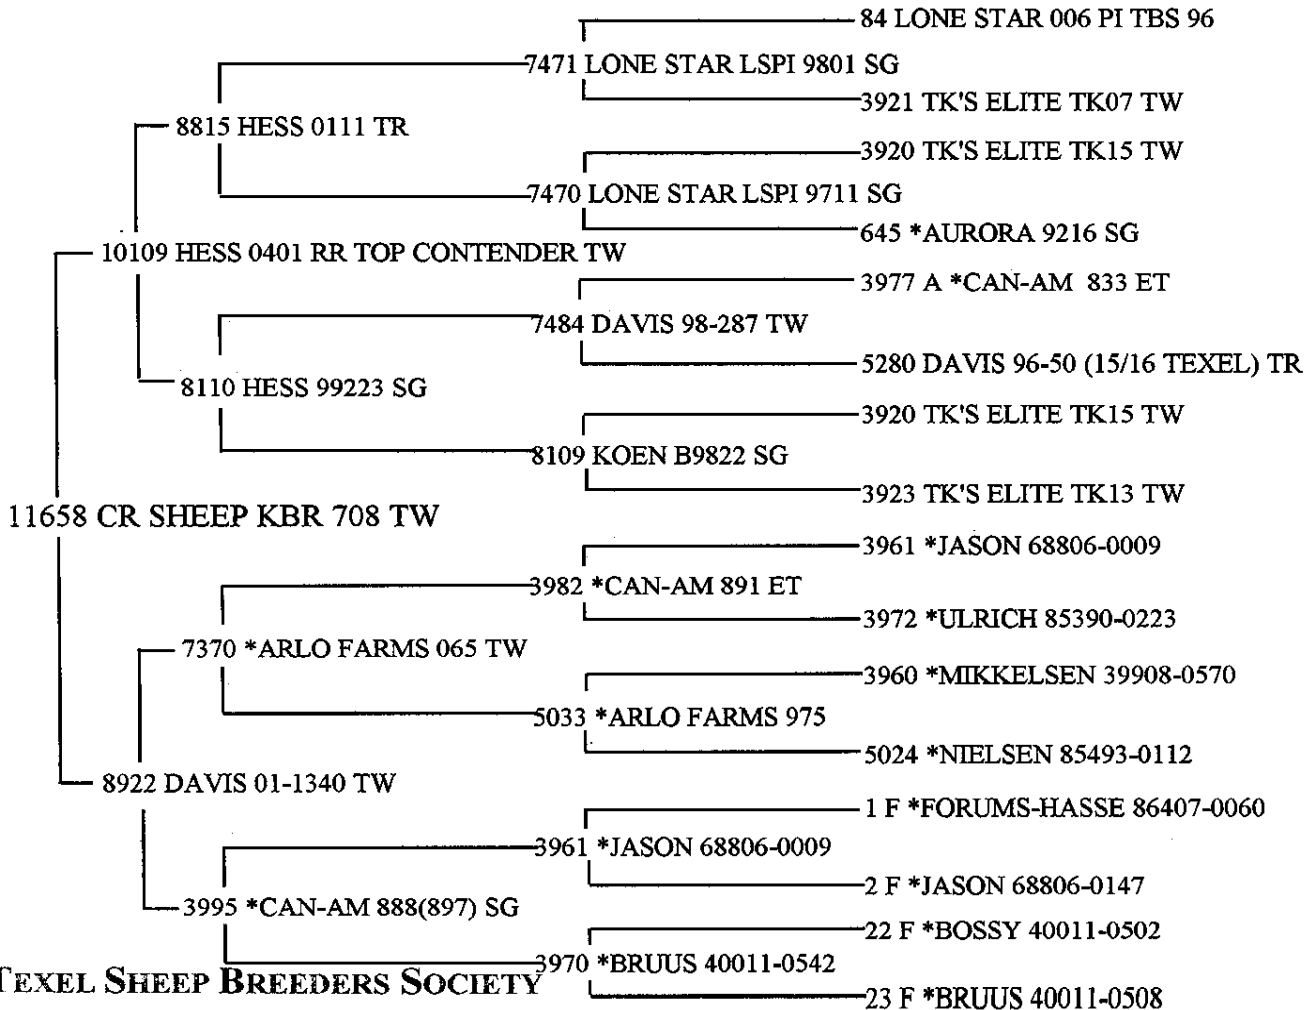

TEXEL SHEEP BREEDERS SOCIETY

15603 173rd Ave • Milo, Iowa 50166

Registered = 96% purebred
Recorded = 12% of less
DUP 7-08

TSBS Certificate

TSBS RAM #

REGISTERED

11658 Ram

NAME Private Flock Tag **CR SHEEP KBR 708** BORN 2/4/2007 Twin

SIRE 10109 HESS 0401 RR TOP CONTENDER TW

DAM 8922 DAVIS 01-1340 TW

BREEDER C R SHEEP FARM CLIFTON RICHARDSON OPDYKE, IL

OWNER C R SHEEP FARM CLIFTON RICHARDSON OPDYKE, IL

DATE RECORDED 8/13/2007

TSBS. President Aynn Lackey

THIS FIVE GENERATION PEDIGREE IS PROVIDED FOR YOUR RECORDS.

Blanks on this record indicate that some of the history of this animal was recorded prior to computerization or not provided upon registration. If information is available in the TSBS office, it may be obtained at additional costs.